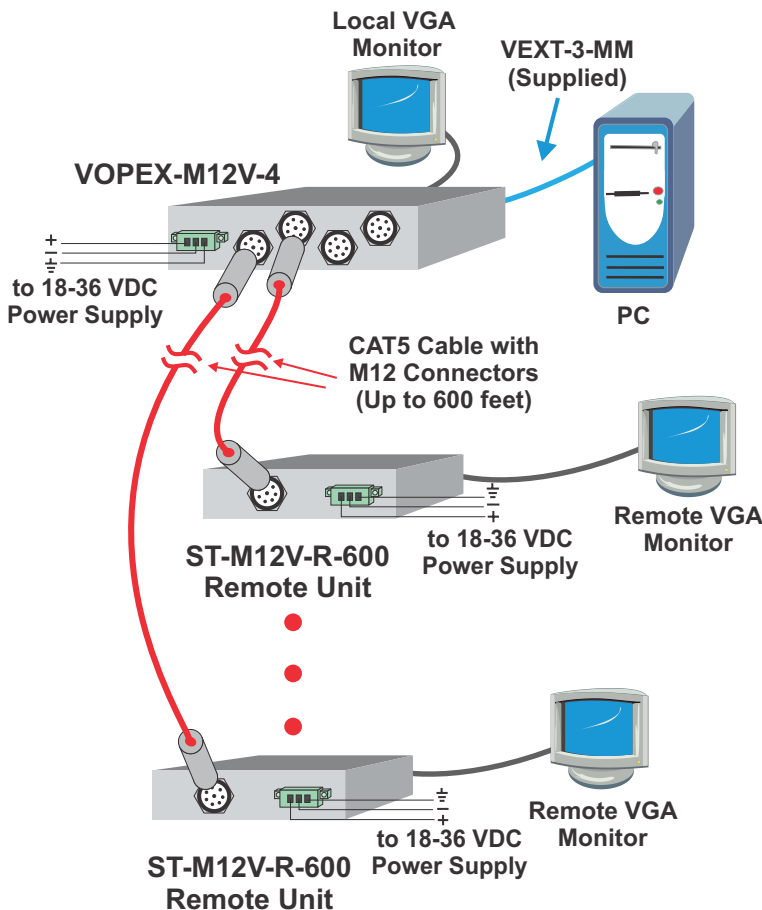

Drive up to 16 displays 600 feet (183 meters) away from one computer in rail transportation and industrial environments

- Supports resolutions up to 1920x1440.
- Easily expandable. Add remote units as you add monitors.
- Meets the electrostatic discharge (ESD) immunity requirements of IEC/EN 61000-4-2.
- High quality rugged steel construction with durable powder coat finish.
- M12 connectors resist vibration and provide reliable connectivity in harsh environmental conditions.
- Flexible Zero-RU mounting, mounting tabs included.
- Ideal for digital signage, passenger information systems on mass transit, train stations, industrial environments, airports, and other applications that require multiple displays with reliable robust connections.

VOPEX-M12V-4 Local Unit (Front & Back) and ST-M12V-R-600 Remote Unit

- **Vibration resistant**
- **Robust Screw Terminal Power Connection**
- **High quality rugged steel construction**

The VOPEX® Industrial VGA Video Splitter/Extender simultaneously broadcasts high-resolution video from one computer to 4 or 16 remote monitors located up to 600 feet (183 meters) away using CAT5/5e/6 cable with M12 connectors. The robust M12 connector system is ideal for harsh industrial environments where reliable connections are required.

The VOPEX VGA video splitter/extender system has two components: the VOPEX-M12V-x VGA broadcast unit, which connects to the host computer and also supplies video to a local monitor, and an XTENDEX® ST-M12V-R-600 remote unit for each remote monitor. The units are interconnected by CAT5/5e/6 cable terminated with M12 connectors.