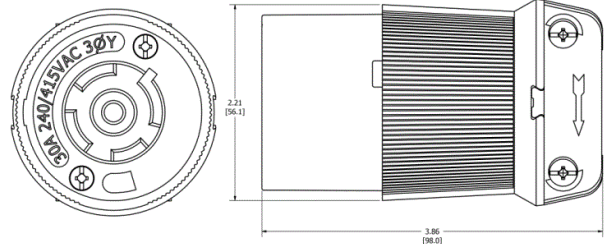

Specifications

Housing/Cord Clamp	Nylon
Terminal Retainer	Clear Polycarbonate
Contacts	Brass
Terminal Screws	#10-32 Brass
Assembly Screws	Steel – nickel plated